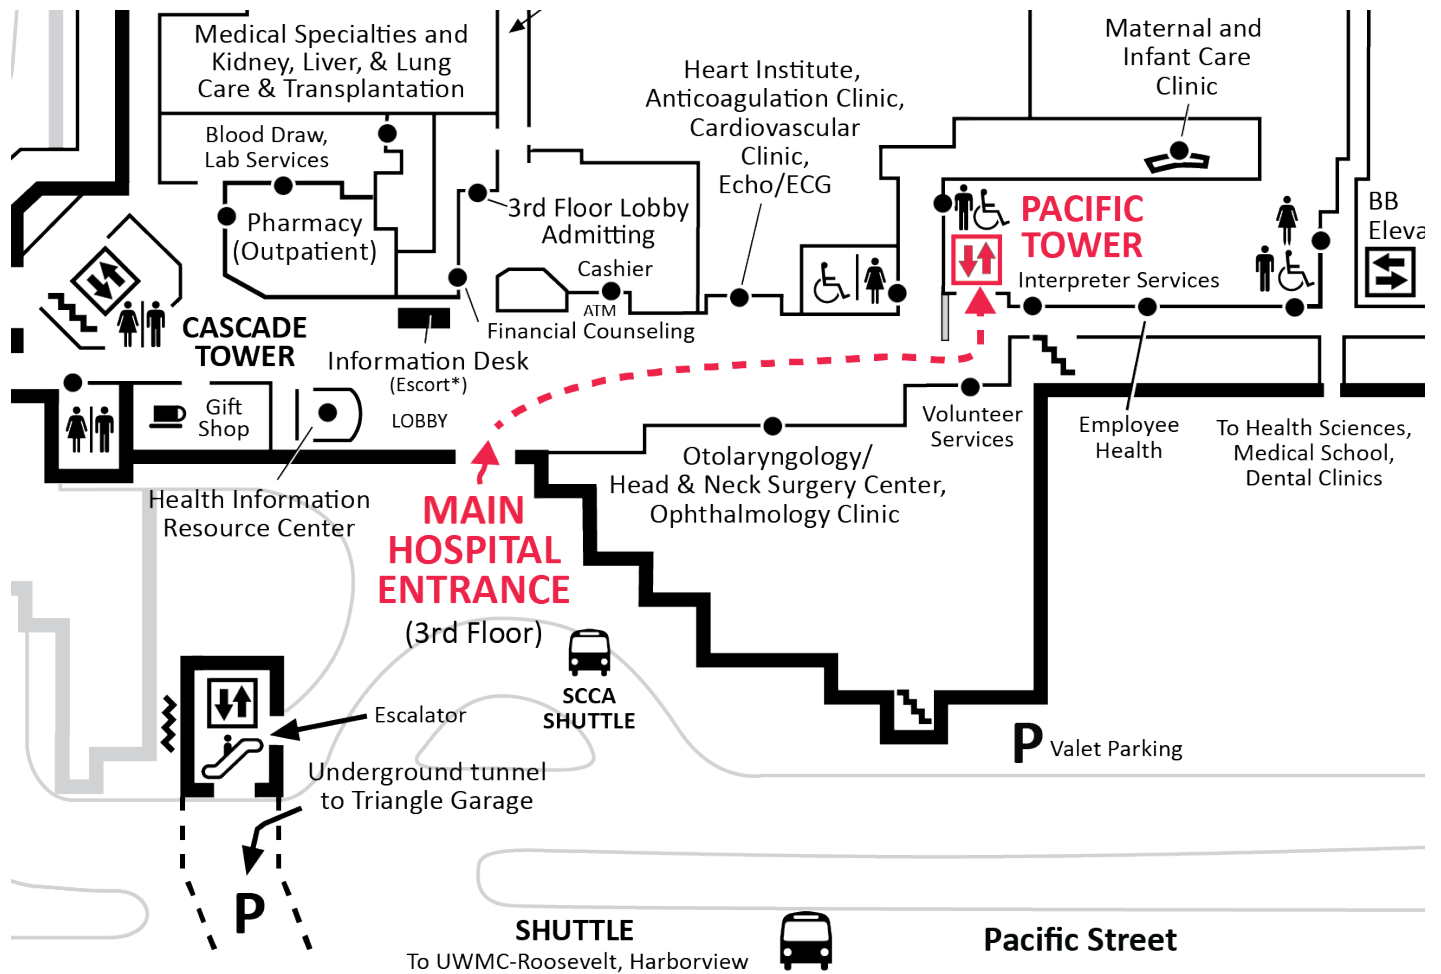

How to Find Labor & Delivery

At University of Washington Medical Center - Montlake

Parking and Directions

- You may park in the **Triangle Garage**. The underground garage is across N.E. Pacific Street from UWMC - Montlake. (See map.)
- From the Triangle Garage, use the tunnel to get to the hospital. Take the elevator or escalator up to the ground floor (main entrance).
- When you enter the main doors of the hospital, you will be on the 3rd floor.
- Turn right and go down the hall to the Pacific elevators. **Take an elevator up to the 6th floor.**
- When you exit the elevator, turn right. You will see the doors to Labor & Delivery.

Finding the Triangle Parking Garage

From N.E. Pacific Street, turn onto N.E. Pacific Place. Then make a quick right turn into the Triangle Garage.